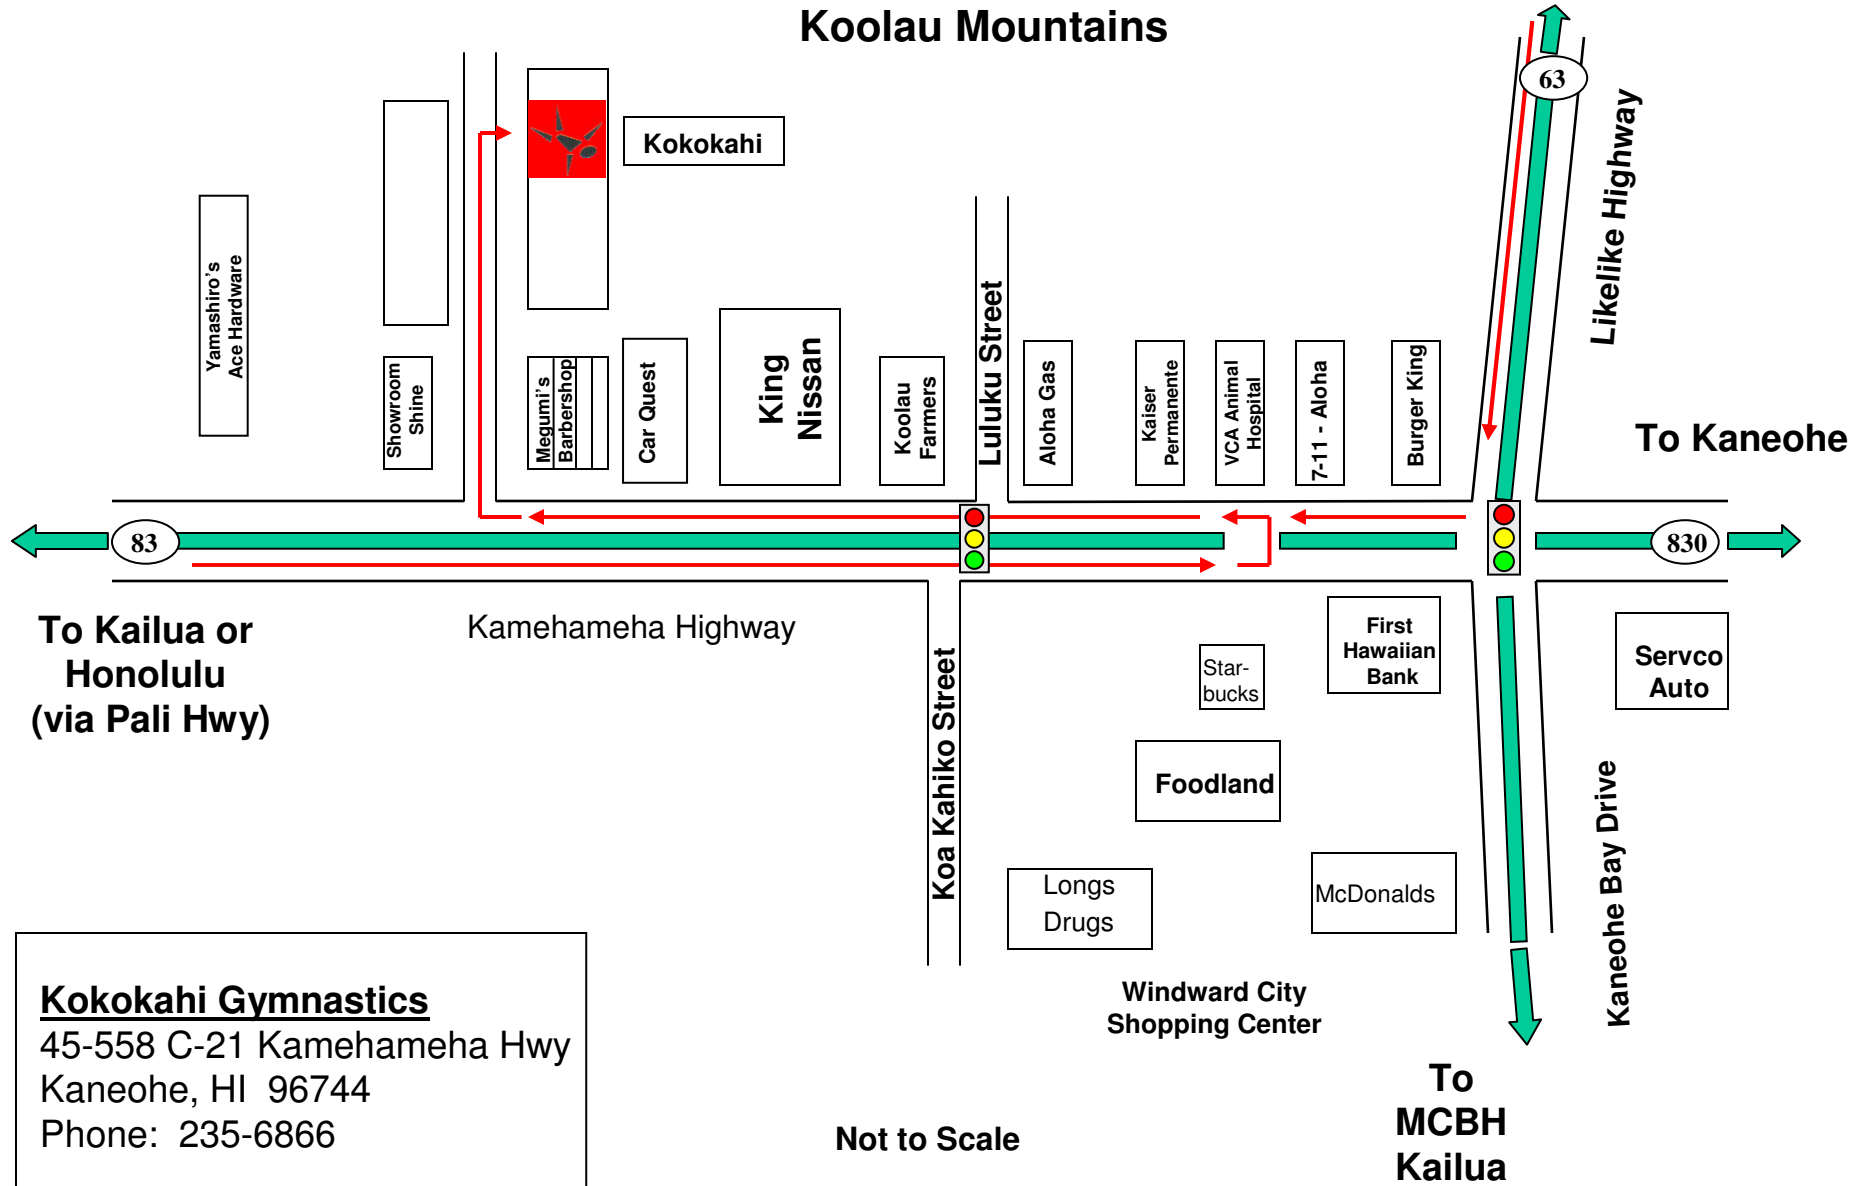

# Koolau Mountains

Honolulu & Leeward  
(via Likelike or H-3)

**Kokokahi Gymnastics**  
 45-558 C-21 Kamehameha Hwy  
 Kaneohe, HI 96744  
 Phone: 235-6866

Not to Scale